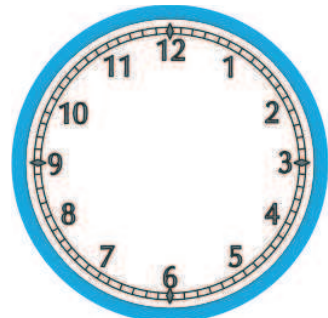

Online School - Time

Draw the hour hand and the seconds hand on clocks.

8:00

11:00

12:30

8:45

7:15

6:20

9:45

10:50

11:35