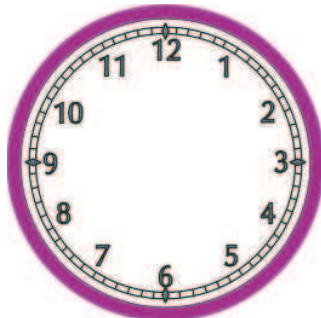

Online School - Time

Draw the hour hand and the seconds hand on clocks.

8:00

11:00

12:30

8:45

7:15

6:20