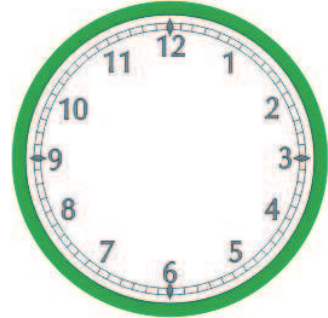

Online School - Time

Draw the hour hand and the seconds hand on clocks.

8:00

11:00

12:30

8:45

7:15

6:20