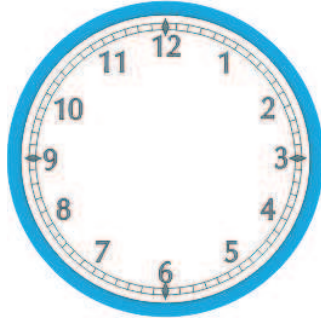

Online School - Time

Draw the hour hand and the seconds hand on clocks.

8:00

11:00

12:30

8:45

7:15

6:20